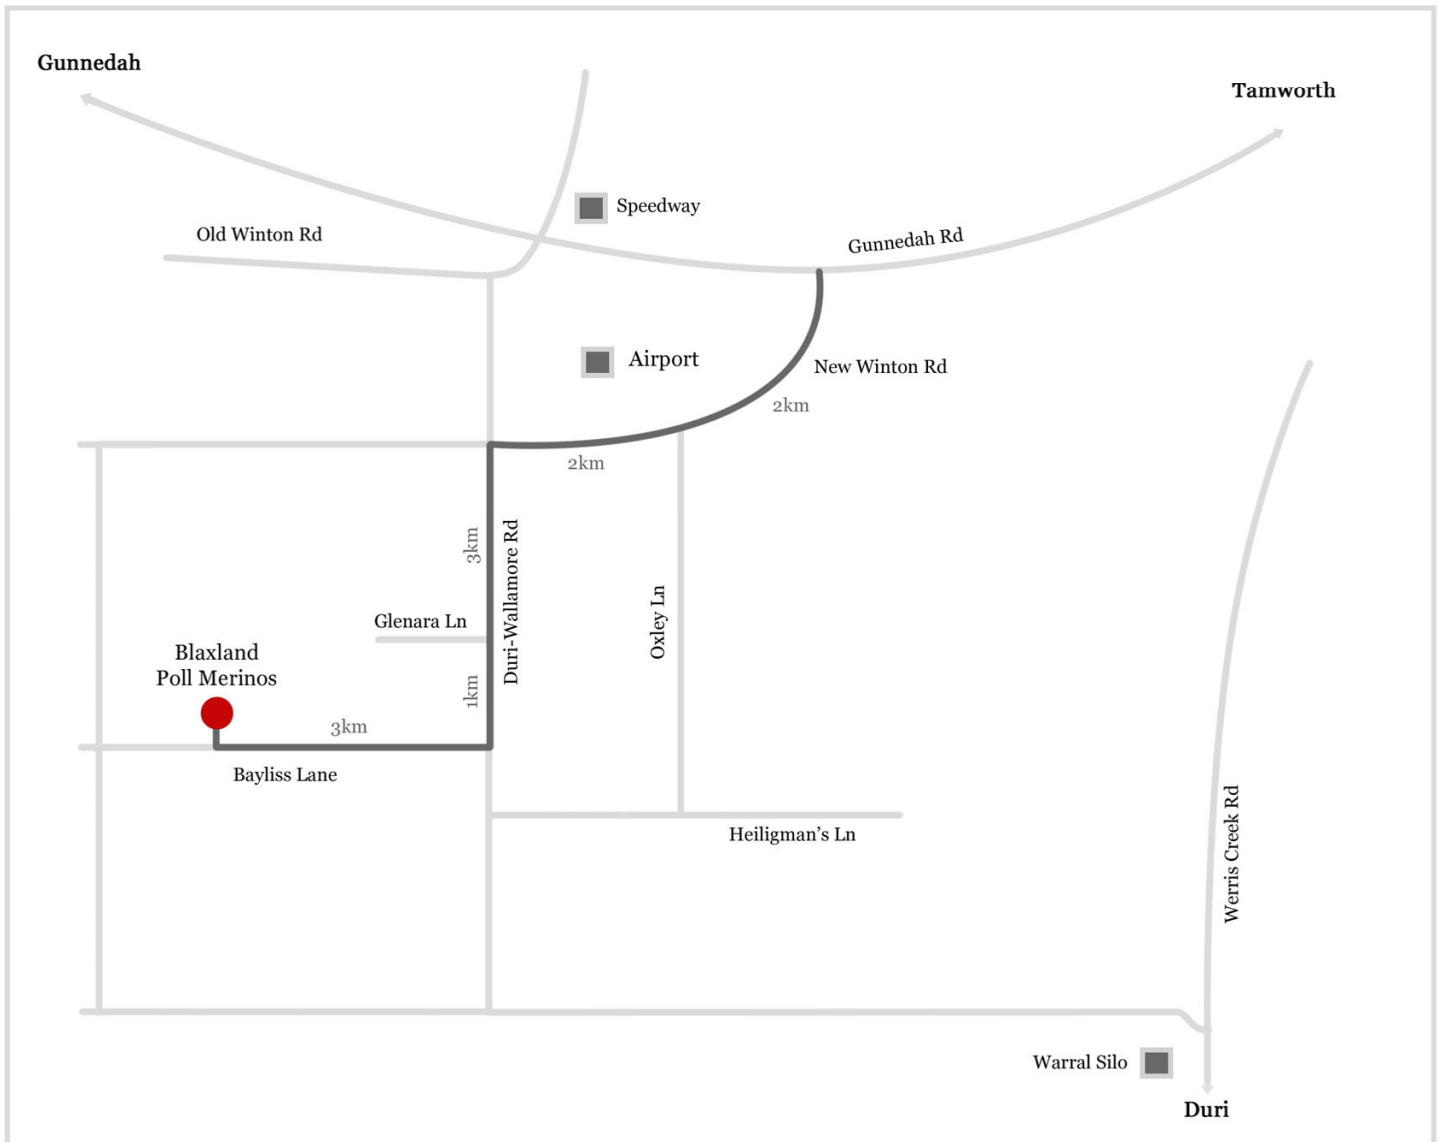

Blaxland Poll Merinos Road Map

Blaxland Poll Merinos

286 Bayliss Lane,
Tamworth NSW 2340

P: 02 6760 4208

M: 0411 391 897

E: markblaxland@skymesh.com.au

www.blaxlandpollmerinos.com

Directions:

From Tamworth, take the Gunnedah Road.
Turn left into the airport road and go four
kms.

Second turn left onto Duri Wallamore Road
and go four kms.

Second turn right into Bayliss Lane.

Go 2.86 kms along Bayliss lane and turn right
into Blaxland Poll Merinos.